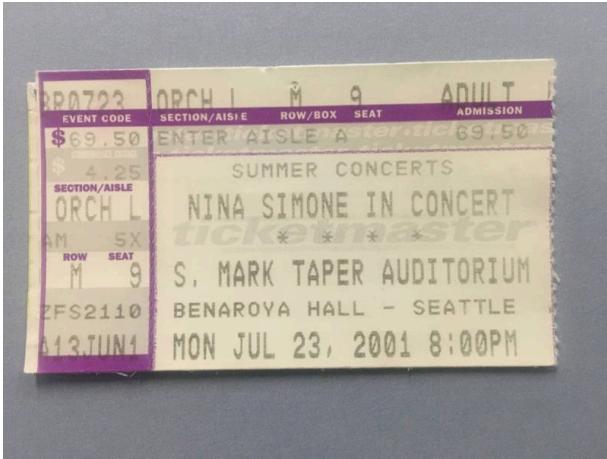

Basic Detail Report

Nina Simone at Benaroya Hall, Seattle, WA, July 23, 2001

Date

2001

Primary Maker

Nina Simone

Medium

paper (fiber product); ink

Dimensions

Overall (HWD): 2 x 3 1/2 in. (5.08 x 8.89 cm)