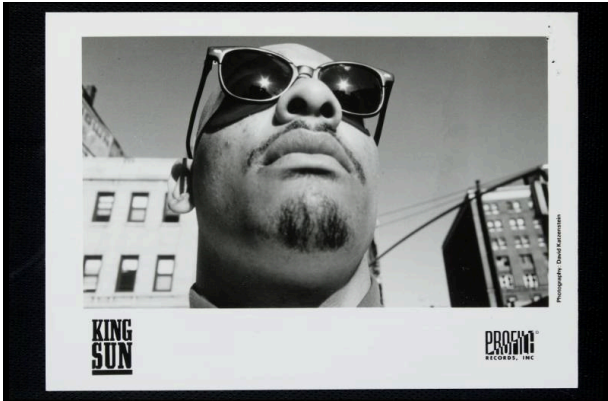

Basic Detail Report

King Sun Promotional Portrait

Date

c. 1990

Primary Maker

King Sun

Medium

paper (fiber product)

Dimensions

Overall (HWD): 8 × 10 in. (20.32 × 25.4 cm)