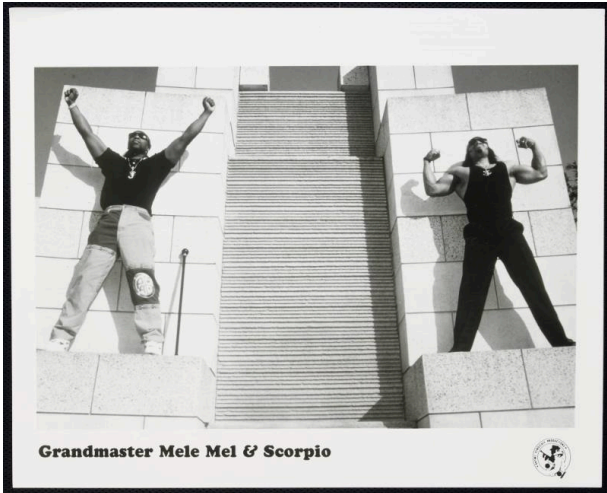

Basic Detail Report

Grandmaster Melle Mel and Scorpio Promotional Portrait

Date

c. 1985

Primary Maker

Scorpio

Medium

paper (fiber product)

Dimensions

Overall (HWD): 8 × 10 in. (20.32 × 25.4 cm)