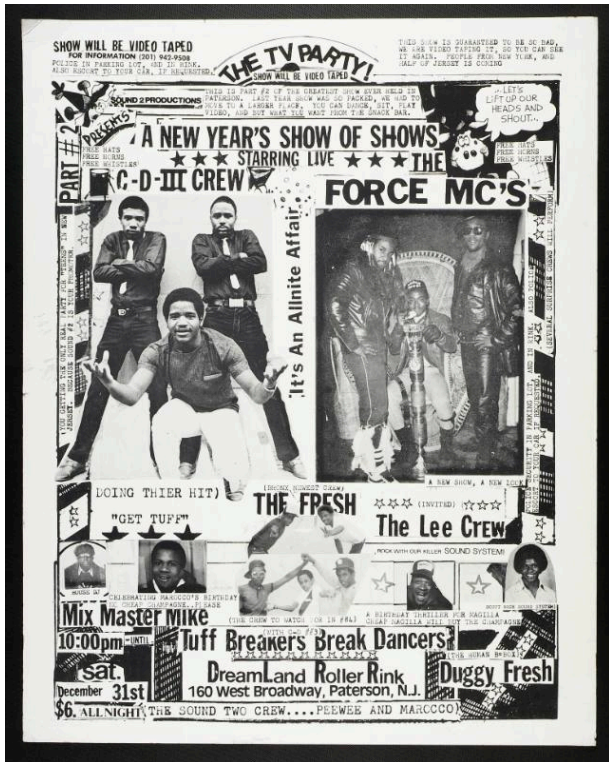

Basic Detail Report

A New Year's Show of Shows Starring Live C-D-III Crew, The Force MC's, The Fresh, and The Lee Crew, Paterson, NJ

Date

c. 1980

Primary Maker

Force MC's

Medium

ink; paper (fiber product)

Dimensions

Overall (HWD): 28 7/8 x 23 in. (73.3 x 58.4 cm)