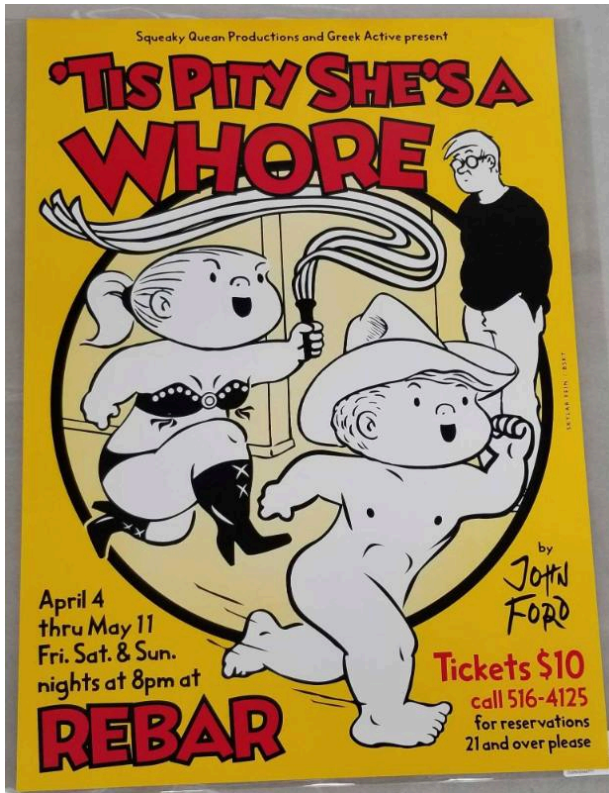

Basic Detail Report

'Tis Pity She's a Whore at Re-Bar, Seattle, WA, April 4 - May 11, 1997

Date

1997

Primary Maker

Re-Bar

Medium

paper (fiber product); ink

Dimensions

Overall (HWD): 24 × 17 1/4 in. (60.96 × 43.815 cm)