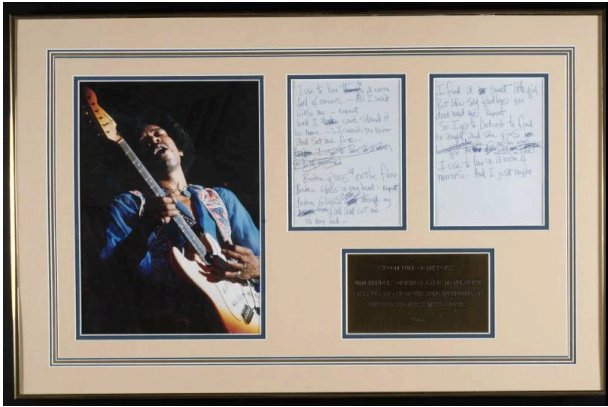

Basic Detail Report

"Room Full of Mirrors" Lyrics Handwritten by Jimi Hendrix

Date

1968

Primary Maker

Jimi Hendrix

Medium

paper (fiber product); ink

Description

These lyrics are framed with a Jimi Hendrix photograph. Notepad including drawing is stored separately. Lyrics have since been unframed.

Dimensions

Overall (HWD) (overall): 18 3/8 × 28 1/4 in. (46.673 × 71.755 cm) overall1 (unframed): 6 15/16 × 5 3/8 in. (17.621 × 13.653 cm)