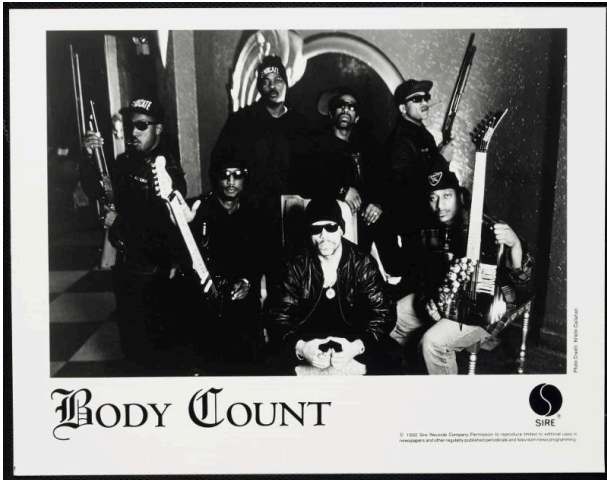

Basic Detail Report

Body Count Promotional Portrait

Date

c. 1992

Primary Maker

Body Count

Medium

paper (fiber product)

Dimensions

Overall (HWD): 8 × 10 in. (20.32 × 25.4 cm)